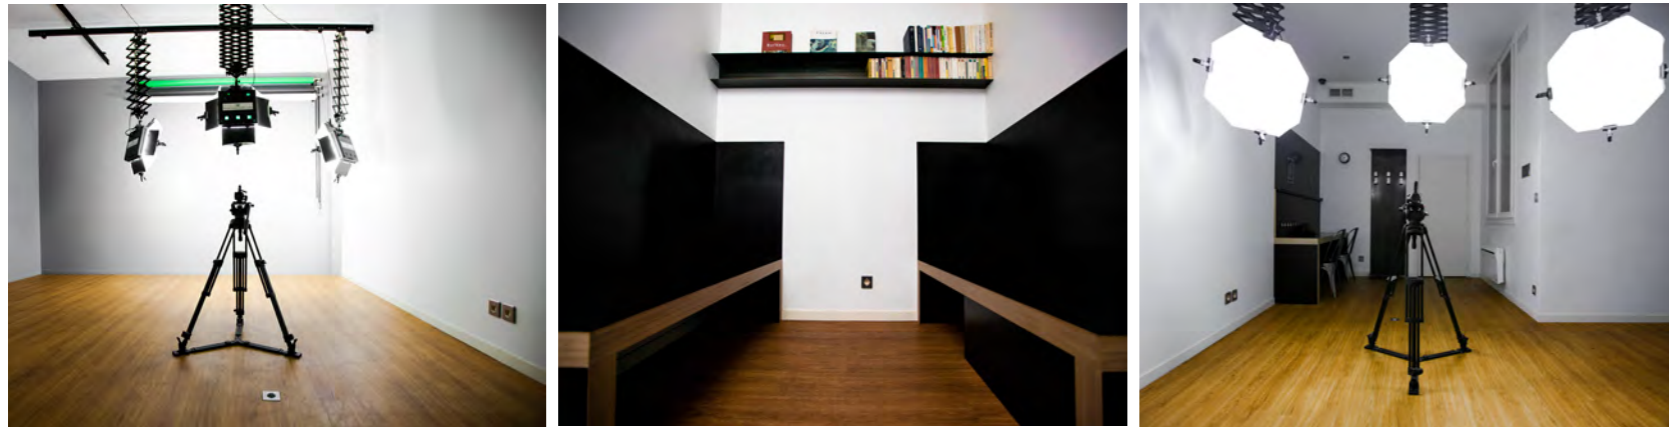

OFFICE

64 RUE JEAN-PIERRE TIMBAUD
75011 PARIS | METRO PARMENTIER

STUDIO 2 / 25M²

**CASTINGS VIDEO ET PHOTO
SHOOTINGS PHOTO
TOURNAGES**

LUMIÈRE PRO LED 1000 FLUORESCENT, (3X 1300 LUX) DIMMABLE PANTOGRAPHE
PRO LED 1000 FLUORESCENT LIGHT, (3X 1300 LUX) DIMMABLE PANTOGRAPHE